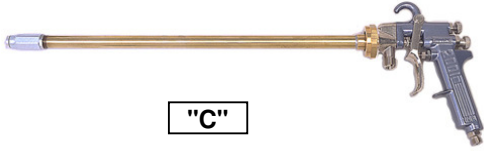

Spray Gun Extensions

Standard lengths vary from 6" to 84"

Special lengths are custom ordered.

All extensions have a No Return policy

Specify style, gun model, length and nozzle set-up when ordering

CONVENTIONAL AIR SPRAY EXTENSIONS

- 360 degree "Halo" spray pattern
- **3/4" clearance diameter**
- Right, reverse & forward spray patterns available, specify when ordering
- High Flow version also available

- 360 degree "Halo" spray pattern
 - **3/8" clearance diameter**
 - Non-adjustable spray pattern
-
- Same characteristics as "SC" but with improved atomization
 - Utilizes all of Binks parts with a Devilbiss MBX tip

- Forward spray, non-adjustable head
- Accepts any "60" series fluid / air nozzles specify when ordering
- **1-3/4" clearance diameter**
- Adjustable fan control

- 1.1 mm fluid tip
- Internal & external mix air caps available, specify when ordering
- All stainless steel version available
- **1-7/8" clearance diameter**