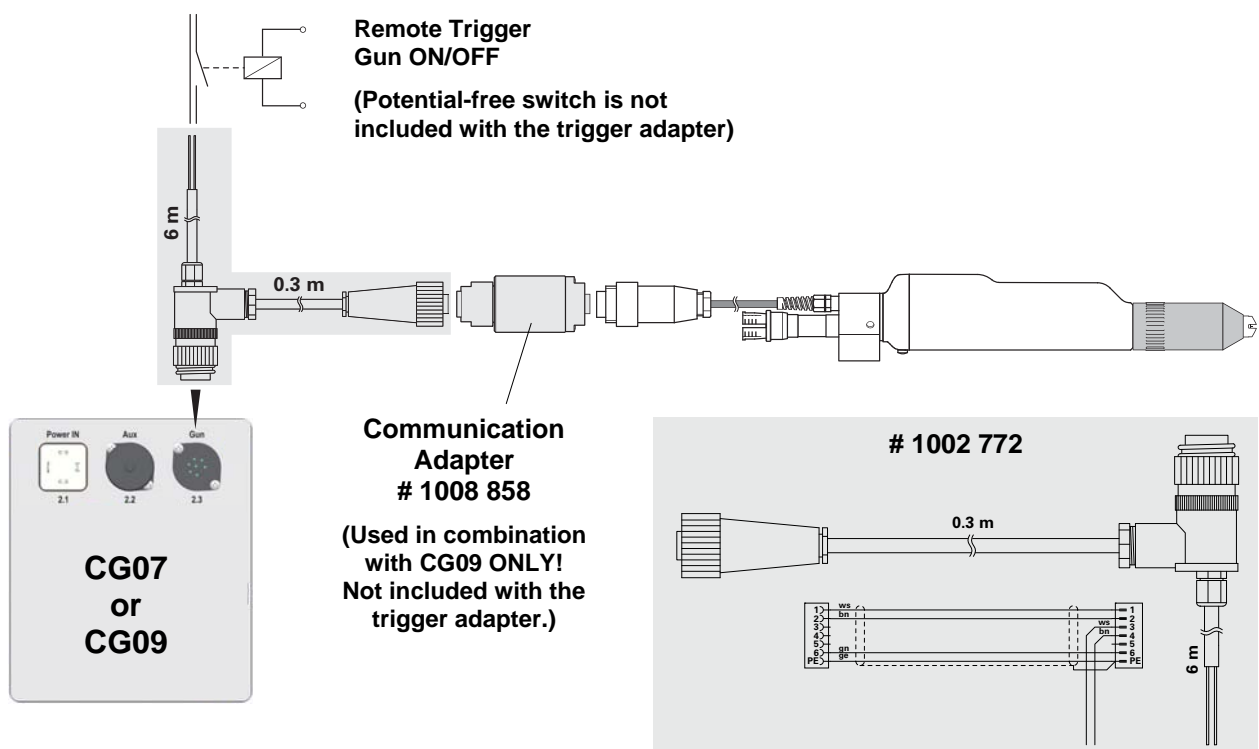

Trigger Adapter for CG07 or CG09 Control unit (remote triggering) when using GA02 Automatic guns

Connecting guide

Attention:

When connecting the trigger adapter, observe the local safety regulations and the general safety regulations of ITW Gema GmbH! If problems arise after fitting the equipment, contact your authorized ITW Gema GmbH agent or dealer immediately! If you attempt to repair the Control unit yourself, this can lead to a loss of the guarantee rights!