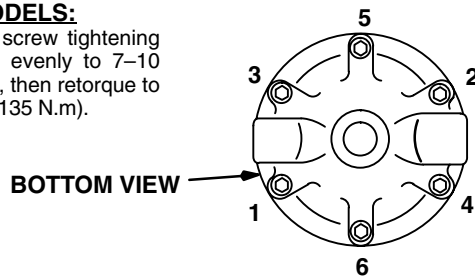

**MODEL 214895,
214706 & 214971**

NOTE: Kit only includes items identified with a part number.

NOTE – ALL MODELS:

Numbers indicate screw tightening sequence. Tighten evenly to 7–10 in-lb (0.8–1.1 N.m), then retorque to 95–100 in-lb (130–135 N.m).