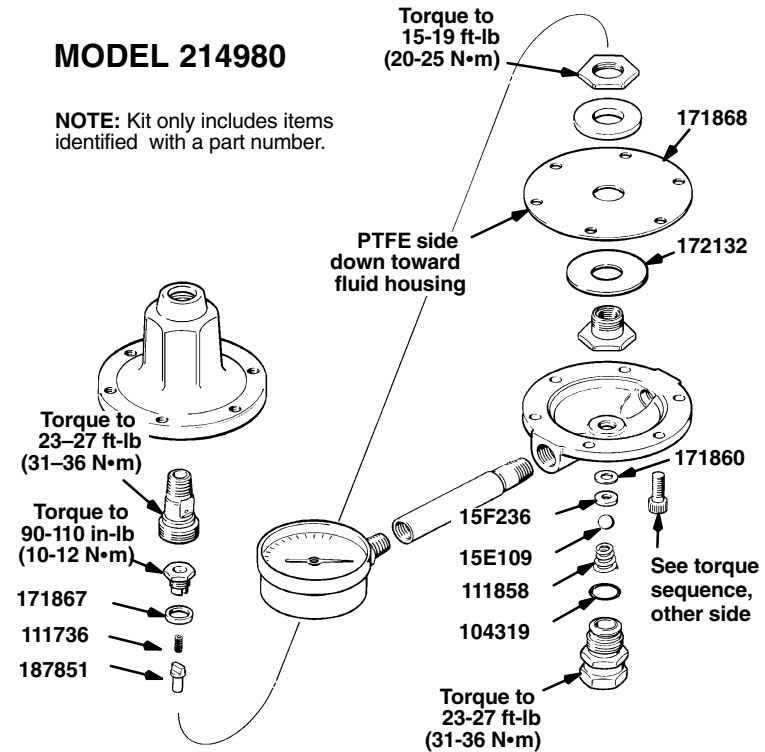

**MODEL 214895,
214706 & 214971**

NOTE: Kit only includes items identified with a part number.

NOTE – ALL MODELS:

Numbers indicate screw tightening sequence. Tighten evenly to 7–10 in-lb (0.8–1.1 N.m), then retorque to 95–100 in-lb (130–135 N.m).