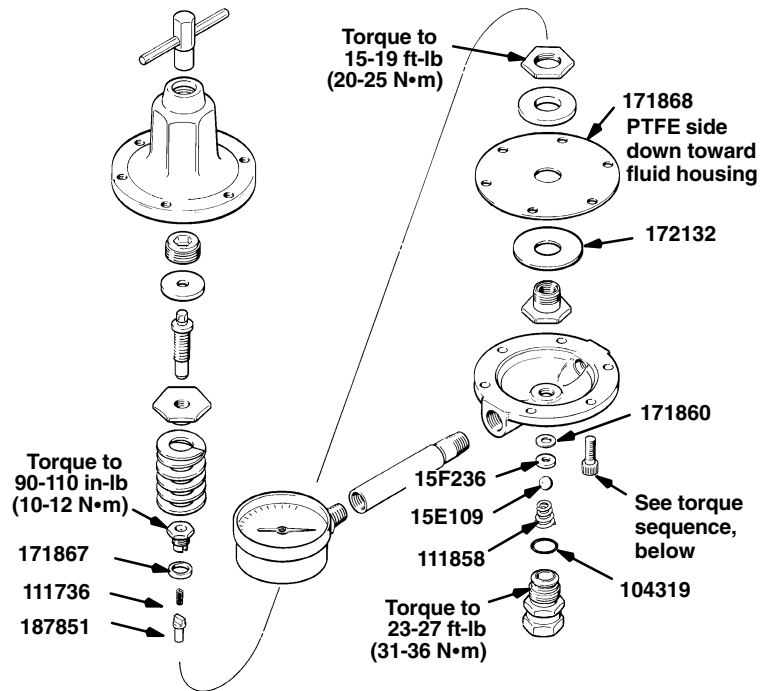

**MODEL 214895,
214706 & 214971**

NOTE: Kit only includes items identified with a part number.

NOTE – ALL MODELS:

Numbers indicate screw tightening sequence. Tighten evenly to 7–10 in-lb (0.8–1.1 N.m), then retorque to 95–100 in-lb (130–135 N.m).