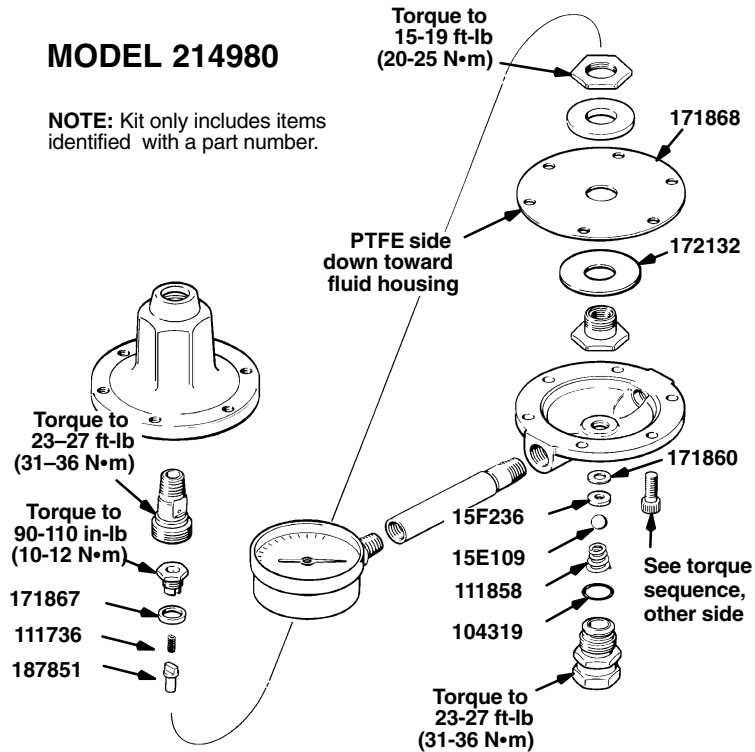

INFORMATION ENCLOSED

WARNING

For detailed instructions and warnings, see manual 307212.

MODEL 214980

NOTE: Kit only includes items identified with a part number.

GENUINE GRACO PARTS & ACCESSORIES

GRACO® 249147 Repair Kit
 For Fluid Pressure Regulator Models 214895,
 214706, 214971, and 214980

**MODEL 214895,
214706 & 214971**

NOTE: Kit only includes items identified with a part number.

NOTE – ALL MODELS:

Numbers indicate screw tightening sequence. Tighten evenly to 7–10 in-lb (0.8–1.1 N.m), then retorque to 95–100 in-lb (130–135 N.m).