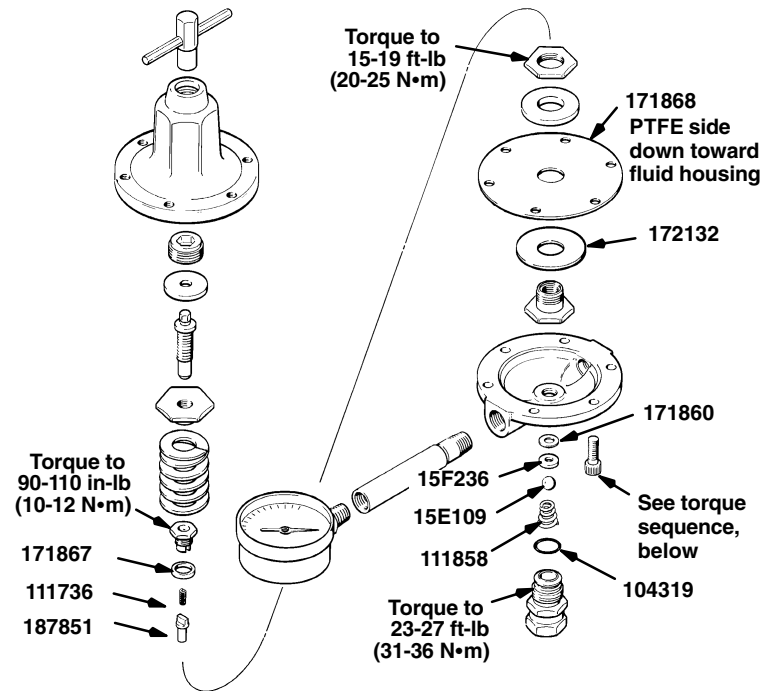

**MODEL 214895,
214706 & 214971**

NOTE: Kit only includes items identified with a part number.

NOTE – ALL MODELS:

Numbers indicate screw tightening sequence. Tighten evenly to 7–10 in-lb (0.8–1.1 N.m), then retorque to 95–100 in-lb (130–135 N.m).