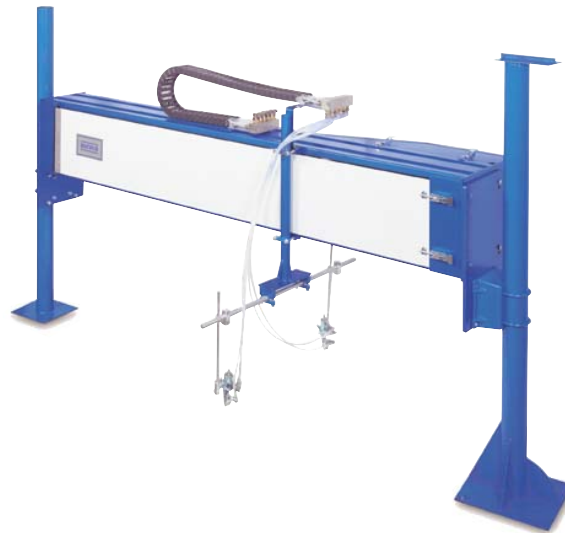

ITW BGK

**Electric Infrared
Curing Solutions**

**Curing Paint...
It's What We Do.**

Copyright © ITW BGK Finishing Systems • 07/03

BINKS Reciprocator

ITW BGK Finishing Systems offers the time tested Binks Reciprocator. The Binks Reciprocator has been a "Work Horse" in the industry for over 50 years. With horizontal or vertical models, multiple stroke lengths and a variety of standard options, you can create a reciprocator to fit your process needs.

Standard Features

- Horizontal and Vertical Models
- Multiple Stroke Lengths
- Manual or PLC Controls
- Adjustable Cam Spray Control
- Moveable Base (on Vertical Model)
- Variable Speed (from 10-300 FPM)
- Continuous Running or Reversing Stroke

Standard Options

- PLC Skip Spray
- Pneumatic Gun Trigger
- Gun Tilt

ITW BGK Finishing Systems
4131 Pheasant Ridge Drive NE
Minneapolis, MN 55449-7102
Office (763) 784-0466
Fax (763) 784-1362
itwbgk.com

ITW BGK