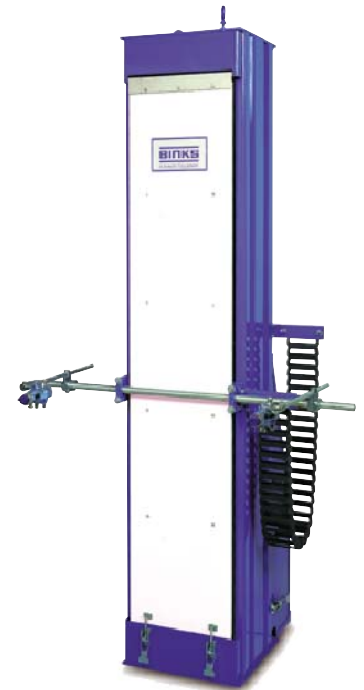

ITW BGK

**Electric Infrared
Curing Solutions**

**Curing Paint...
It's What We Do.**

Copyright © ITW BGK Finishing Systems • 07/03

BINKS Reciprocator

ITW BGK Finishing Systems offers the time tested Binks Reciprocator. The Binks Reciprocator has been a "Work Horse" in the industry for over 50 years. With horizontal or vertical models, multiple stroke lengths and a variety of standard options, you can create a reciprocator to fit your process needs.

Standard Features

- Horizontal and Vertical Models
- Multiple Stroke Lengths
- Manual or PLC Controls
- Adjustable Cam Spray Control
- Moveable Base (on Vertical Model)
- Variable Speed (from 10-300 FPM)
- Continuous Running or Reversing Stroke

Standard Options

- PLC Skip Spray
- Pneumatic Gun Trigger
- Gun Tilt

ITW BGK Finishing Systems
4131 Pheasant Ridge Drive NE
Minneapolis, MN 55449-7102
Office (763) 784-0466
Fax (763) 784-1362
itwbgk.com

ITW BGK